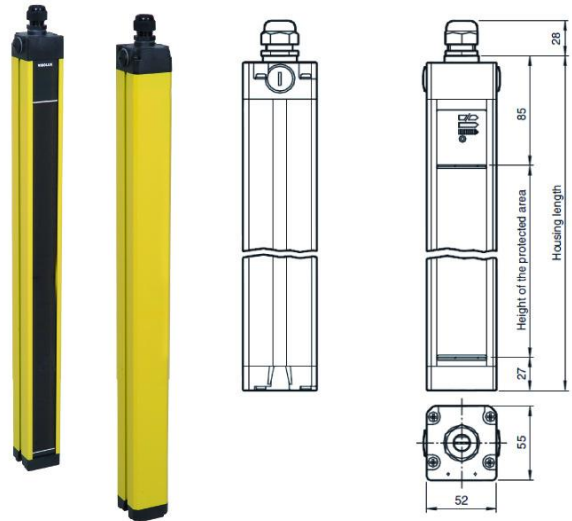

SAFETY LIGHT CURTAINS - Types SLC-F SLC-H SLC-B

Rugged housing with a robust 52 x 55 mm profile

Quick and easy configuration using DIP switches

Glanded cable entry with terminal connection in end caps

Type 4: EN 954-1 Category 4 - a single failure will not lead to a loss of safety.

Cascadable

- SLC-F Finger protection (14mm resolution)
- SLC-H Hand Protection (30mm resolution)
- SLC-B60 Full Body protection (60mm resolution)
- SLC-B90 Full Body protection (90 mm resolution)

ATEX approval for Zone 2 and 22 (Optional)

	SLC-F	SLC-H	SLC-B60	SLC-B90
Resolution	14mm	30mm	60mm	90mm
Angle of divergence	< 5 degrees			
Detection range	0.2 to 5m.	0.2 to 15m.	0.2 to 5m.	
Height of protected area	150 to 1500mm			
Outputs	2 x PNP			
Operating voltage	24V.dc			
Response time	Max. 30ms			
Manual / Auto start	Selectable			
Ambient temperature	0C. to 55C.			
Enclosure protection	IP67			
Connection	Terminal			

Finger 14mm resolution	Protected Height (mm)
Sales Number	
SLC-F-4-150	150
SLC-F-4-300	300
SLC-F-4-450	450
SLC-F-4-600	600
SLC-F-4-750	750
SLC-F-4-900	900
SLC-F-4-1050	1050
SLC-F-4-1200	1200
SLC-F-4-1350	1350
SLC-F-4-1500	1500
SLC-F-4-1650	1650
SLC-F-4-1800	1800